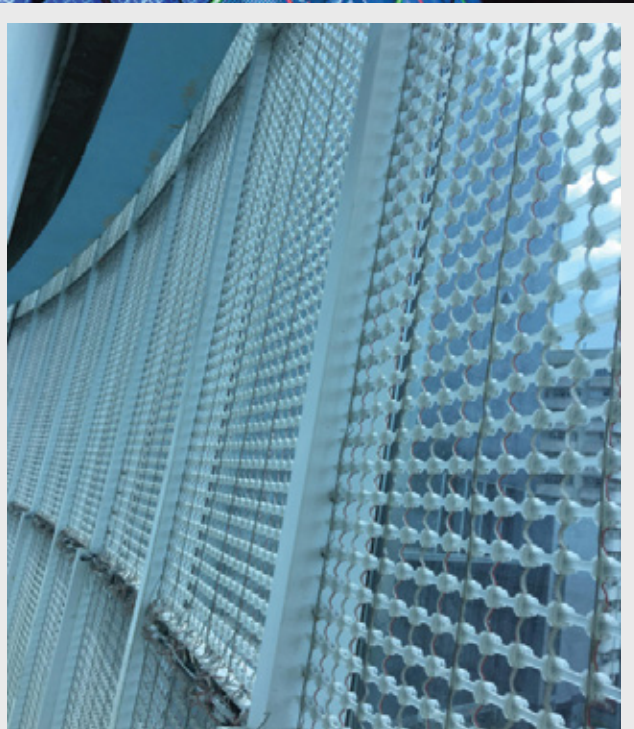

Suitable for Facade Glass curtain wall, Glass Elevator, Guardrail, Showcase, cabinet, Creative artistic landscape