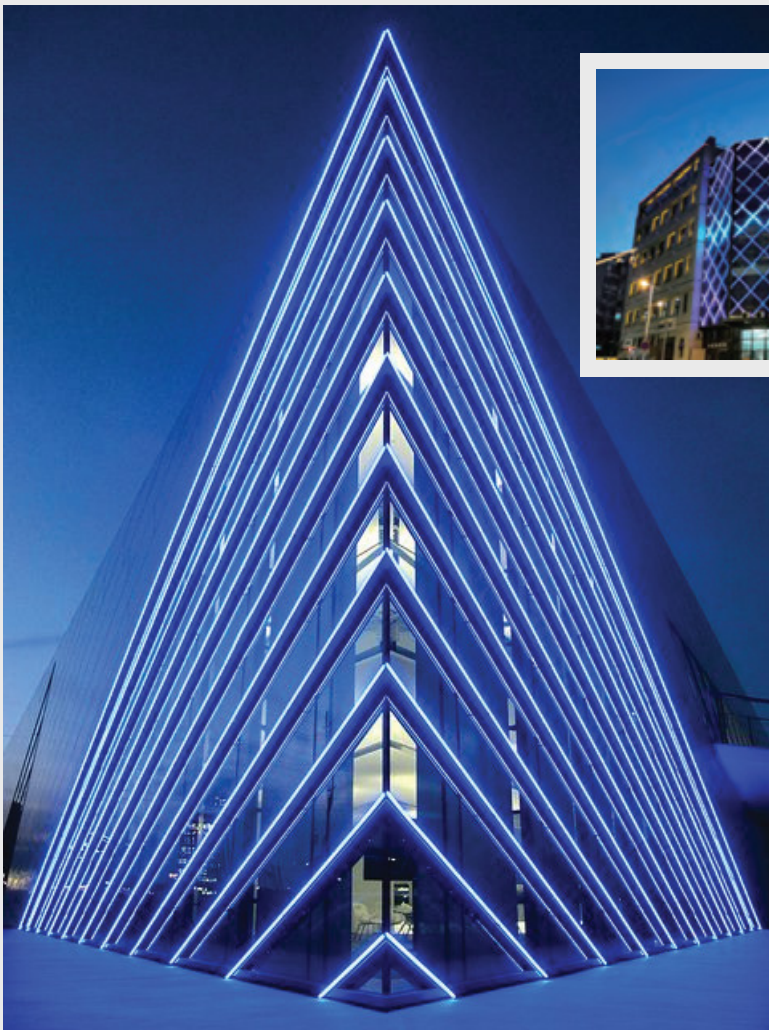

LED LINEAR LIGHT

Lighting Performance

ustomizable for different LED options (RGB, RGBW, White, Dynamic White, Single Color). Integral Arcylic Cover, Delicate light effect, high light transmittance, good weather resistance, acid and alkali resistance. Color resolution of 16 bits, effects are more stylish and smooth; Exceeding the DMX protocol with more capacity and flexibility by utilizing our proprietary.

Lighting Structure

Aviation Aluminum Housing, High hardness, light weight, anti-oxidation and anti-corrosion, good heat conduction, Excellent anti shock ability, Long life and not easy to be aging or yellowing. Flexible and varied mounting options make it easy for installers to make LED fixture part of any structure.