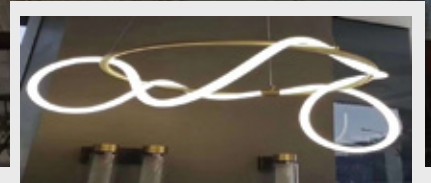

LED NEON FLEX

LED Neon Flex
(10x20mm, SPI Controllable)