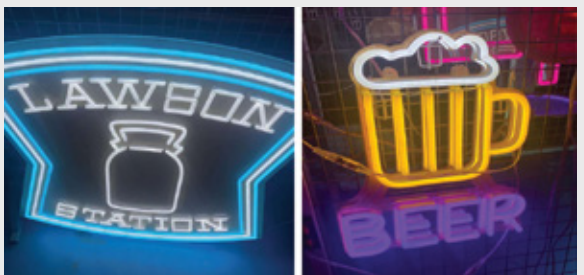

LED NEON FLEX

LED Neon Flex
(10x20mm, SPI Controllable)