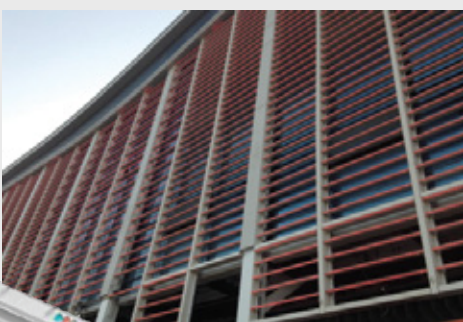

Video Tube is a stylish, compact, easily dissimulated video fixture using high- performance LEDs to deliver uninterrupted lines of light. Each pixel is an RGB LED that is individually controlled and can display anything from uniform static colors to dynamic video lighting effect