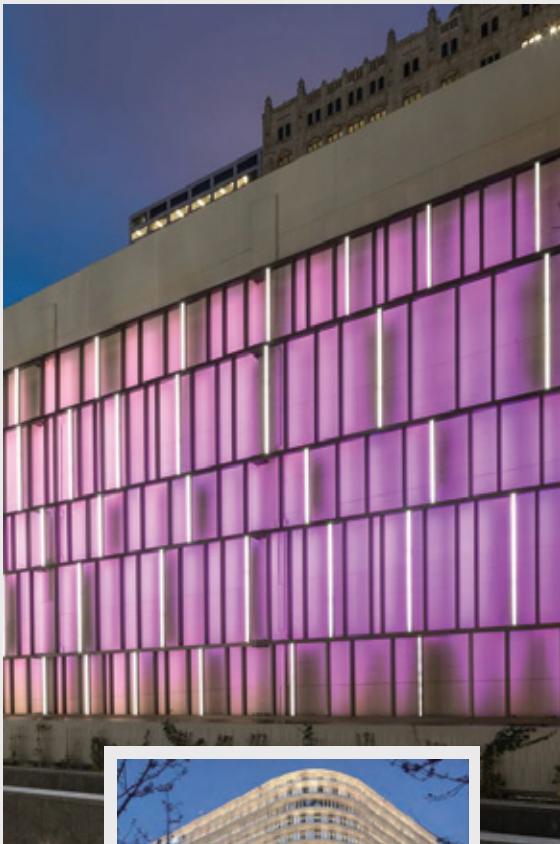

IDEL

Lighting Structure

UV-resistant PC housing, Light-weight, Excellent anti shock ability, Long life and not easy to be aging or yellowing, can be mount on the building surface by bracket. The Steel wire and Aluminum Profile installation ensure reliable connections, while flexible and varied mounting options make it easy for installers to make LED fixture part of any