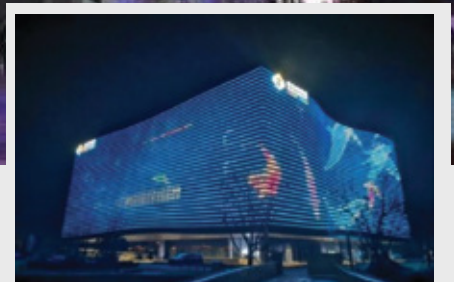

pixelights 

**LED
FACADE
LIGHTING**

FACADE LIGHTING

LED PIXEL LIGHT	1
LED NEON FLEX	2
LED VIDEO TUBE	3
LED WALL WASHER	4
LED LINEAR LIGHT	5
LED MEDIA MESH	6
LED STRIP CURTAIN	7

LED PIXEL LIGHT

K1

Lighting Performance