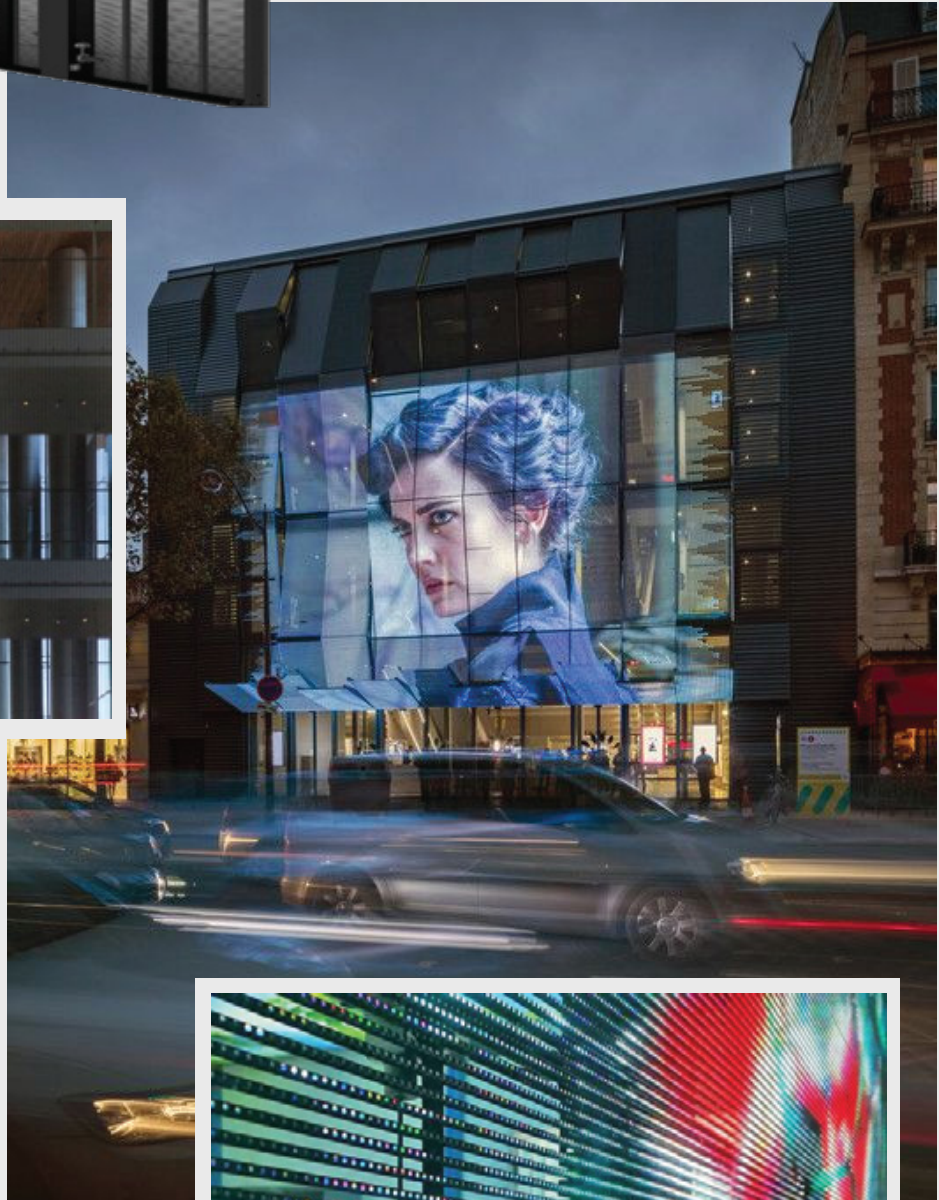

Media Mesh X1

Suitable for Facade Glass curtain wall, Glass Elevator, Guardrail, Showcase, cabinet, Creative artistic landscape

LED STRIP CURTAIN

M7 plus curtain

Suitable for

Facade Glass, Curtain Wall Glass, Elevator, Guardrail Showcase, Cabinet Creative Artistic Landscape