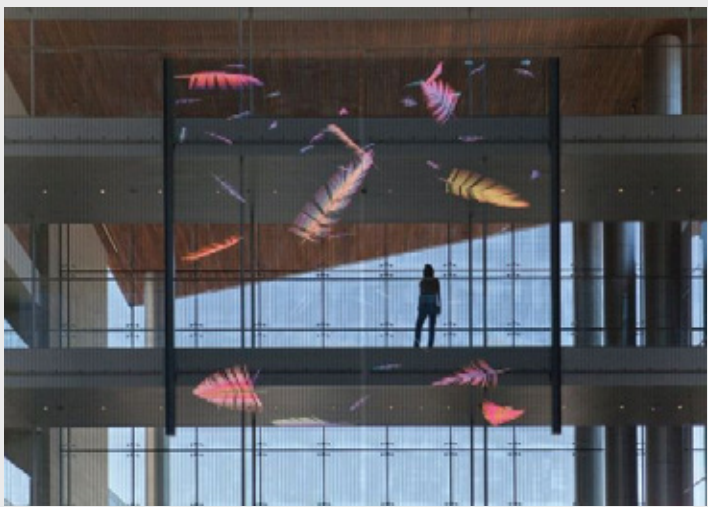

Media Mesh X1

Suitable for Facade Glass curtain wall, Glass Elevator, Guardrail, Showcase, cabinet, Creative artistic landscape

LED STRIP CURTAIN

M7 plus curtain

Suitable for

Facade Glass, Curtain Wall Glass, Elevator, Guardrail Showcase, Cabinet Creative Artistic Landscape